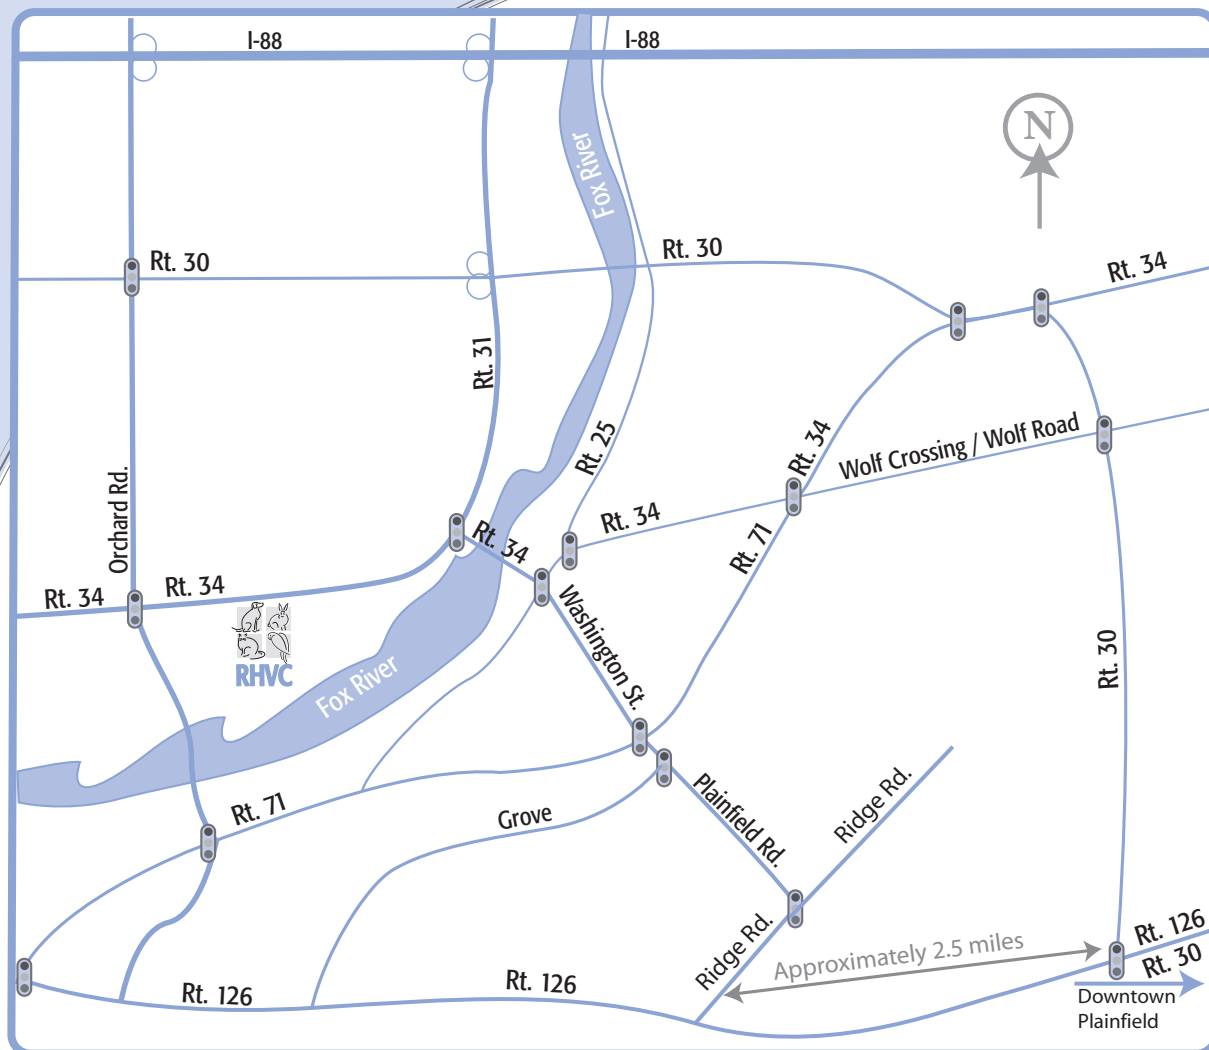

River Heights Veterinary Clinic

AVDC
AMERICAN VETERINARY DENTAL COLLEGE

www.veterinarydentalcenter.com

Directions

From the North/East

- Route 34 West to Oswego. Follow Route 34 through town, over the Fox River then West ½ mile.
- I-88 West to Orchard Road South, Orchard Road South to Route 34, East ½ mile.

From the West

- I-88 East to Route 47, south to Route 34. East on Route 34 4-5 miles.

From the South/East

- I-55 South to Route 126 (Plainfield exit). West on Route 126 to Ridge Rd. North on Ridge Rd. Turn left at the stop light on Plainfield Rd. Then Washington St. to Route 34. Continue straight on 34 through town, over the Fox River then West ½ mile.
- I-80 West to I-55 North. Exit on Route 59 North to Route 30 in Plainfield. Follow Route 30 West through downtown Plainfield and it becomes Route 126. West on Route 126 to Ridge Rd. Turn North on Ridge Rd. Turn left at stop light on Plainfield Rd. then Washington St. to Route 34. Continue straight on Route 34 through town, over the Fox River then West ½ mile.